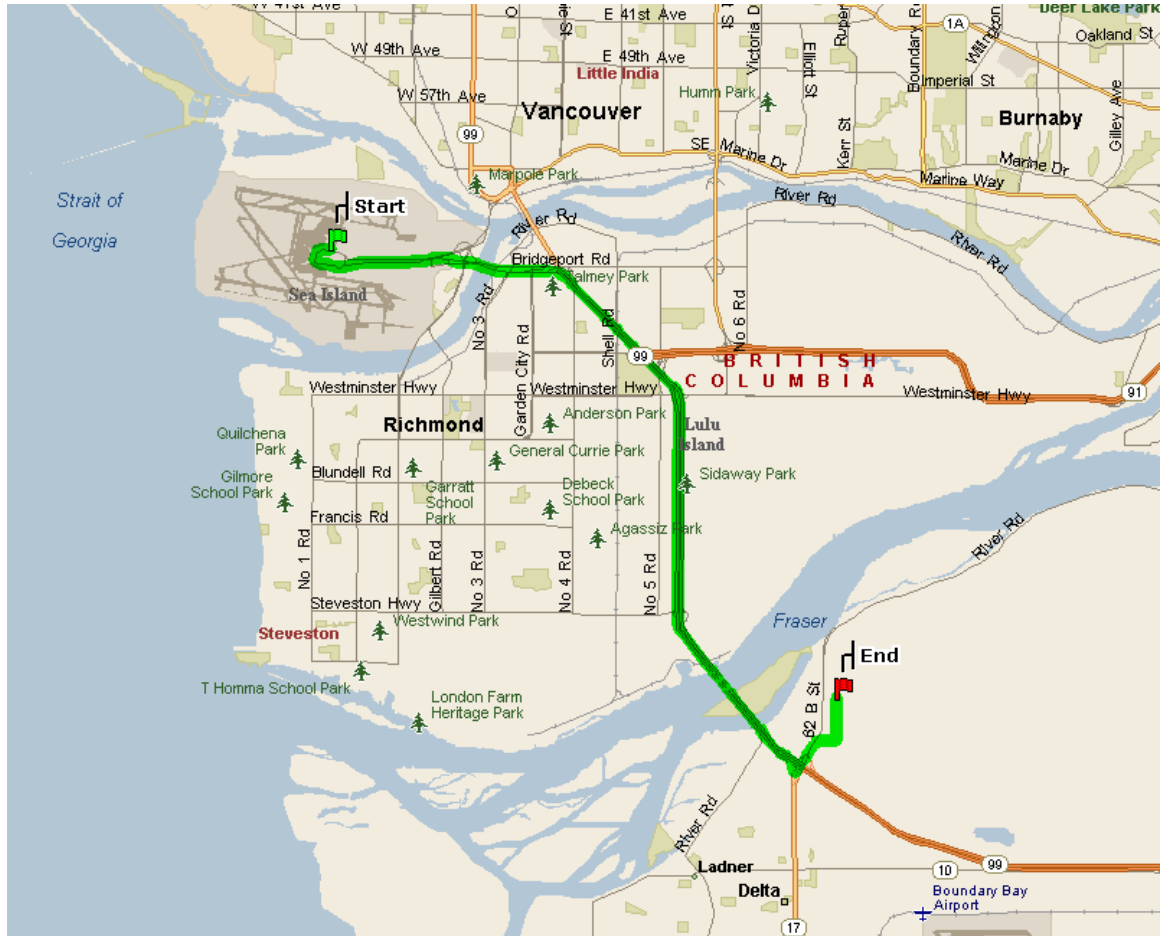

AltaStream Power Systems

Directions From Vancouver International Airport

Estimated time from the airport is 15-20 minutes

From Airport follow signs to Ferries / Highway 99 (South to Seattle)

Stay on Highway 99 for approximately 11 kilometers

Once you pass under through the tunnel keep right and take Exit 28 towards Highway 17 / River Road / Tsawwassen / Ferries to Victoria, Nanaimo, Gulf Islands

Keep left on the Ramp and bear left at the lights (go over Highway 99 that you just exited from) onto Highway 17 (North)

Turn right onto 60th Avenue (East) just before the second set of lights

Turn left (North) onto 64th Street

Follow the road to the last complex on the left hand side, turn left (West). Look for the AltaStream sign above the door.